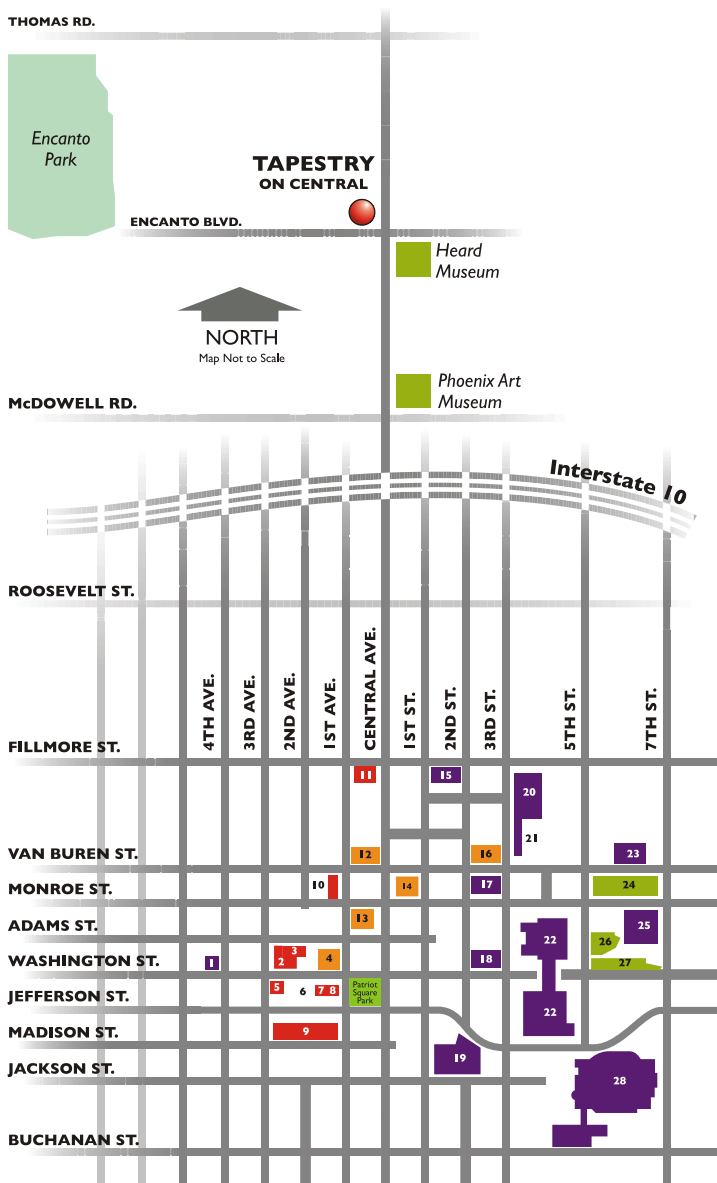

LOCATION MAP & SURROUNDING ATTRACTIONS

T A P E S T R Y O N C E N T R A L

Located on the Northwest
Corner of Central Avenue &
Encanto Boulevard

Email at: Tapestry@starpointproperties.com
Online at: www.tapestryoncentral.com
(602) 344-6880 (602) 344-6881

Points of Interest

- 1. Dodge Theater
- 2. Phoenix City Hall
- 3. Orpheum Theater
- 4. Wells Fargo
- 5. City Council Chambers
- 6. Cesar Chavez Plaza
- 7. Historic City Hall
- 8. County Court House
- 9. Superior Court Complex
- 10. Federal Building
- 11. U.S. Post Office
- 12. Downtown Transit Center
- 13. Bank of America
- 14. Bank One
- 15. Valley Youth Theater
- 16. Arizona Republic
- 17. Herberger Theater
- 18. Symphony Hall
- 19. America West Arena
- 20. AMC Movie Theaters
- 21. Arizona Center
- 22. Civic Plaza
- 23. Web Theater
- 24. ASU Downtown Center
- 25. Heritage Square
- 26. Phoenix Museum of History
- 27. Arizona Science Center
- 28. Bank One Ballpark