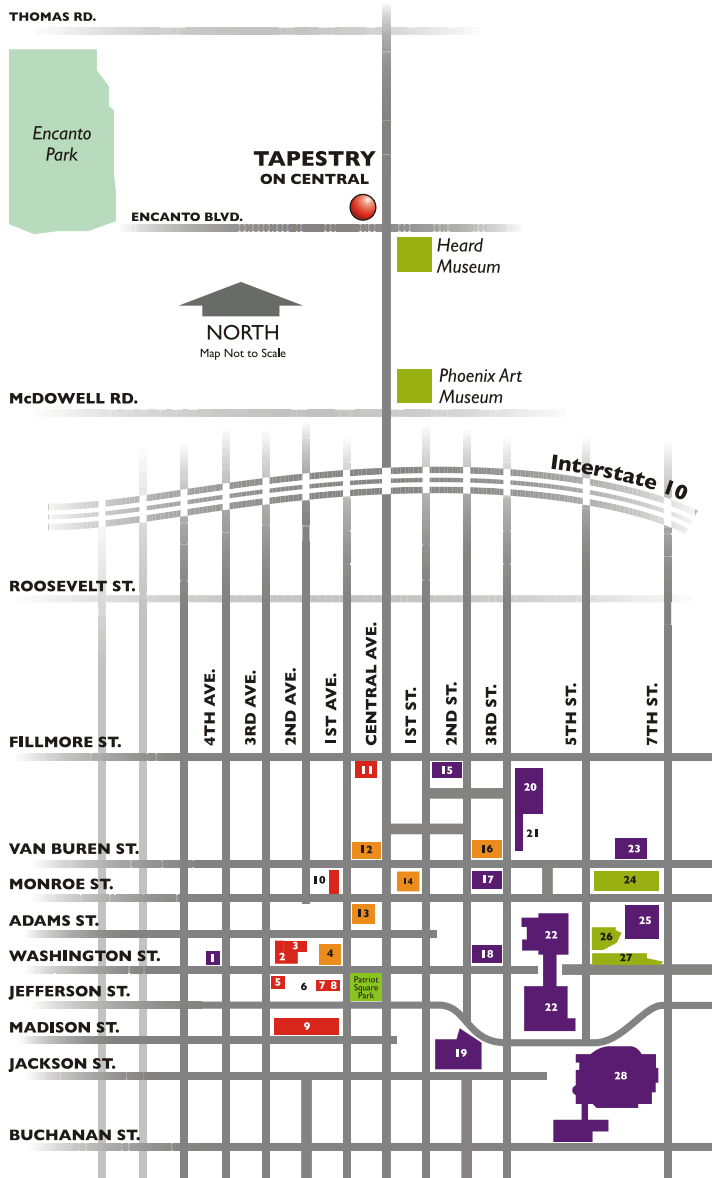

LOCATION MAP & SURROUNDING ATTRACTIONS

T A P E S T R Y O N C E N T R A L

Located on the Northwest
Corner of Central Avenue &
Encanto Boulevard

Email at: Tapestry@starpointproperties.com
Online at: www.tapestryoncentral.com
(602) 344-6880 (602) 344-6881

Points of Interest

- 1. Dodge Theater
- 2. Phoenix City Hall
- 3. Orpheum Theater
- 4. Wells Fargo
- 5. City Council Chambers
- 6. Cesar Chavez Plaza
- 7. Historic City Hall
- 8. County Court House
- 9. Superior Court Complex
- 10. Federal Building
- 11. U.S. Post Office
- 12. Downtown Transit Center
- 13. Bank of America
- 14. Bank One
- 15. Valley Youth Theater
- 16. Arizona Republic
- 17. Herberger Theater
- 18. Symphony Hall
- 19. America West Arena
- 20. AMC Movie Theaters
- 21. Arizona Center
- 22. Civic Plaza
- 23. Web Theater
- 24. ASU Downtown Center
- 25. Heritage Square
- 26. Phoenix Museum of History
- 27. Arizona Science Center
- 28. Bank One Ballpark